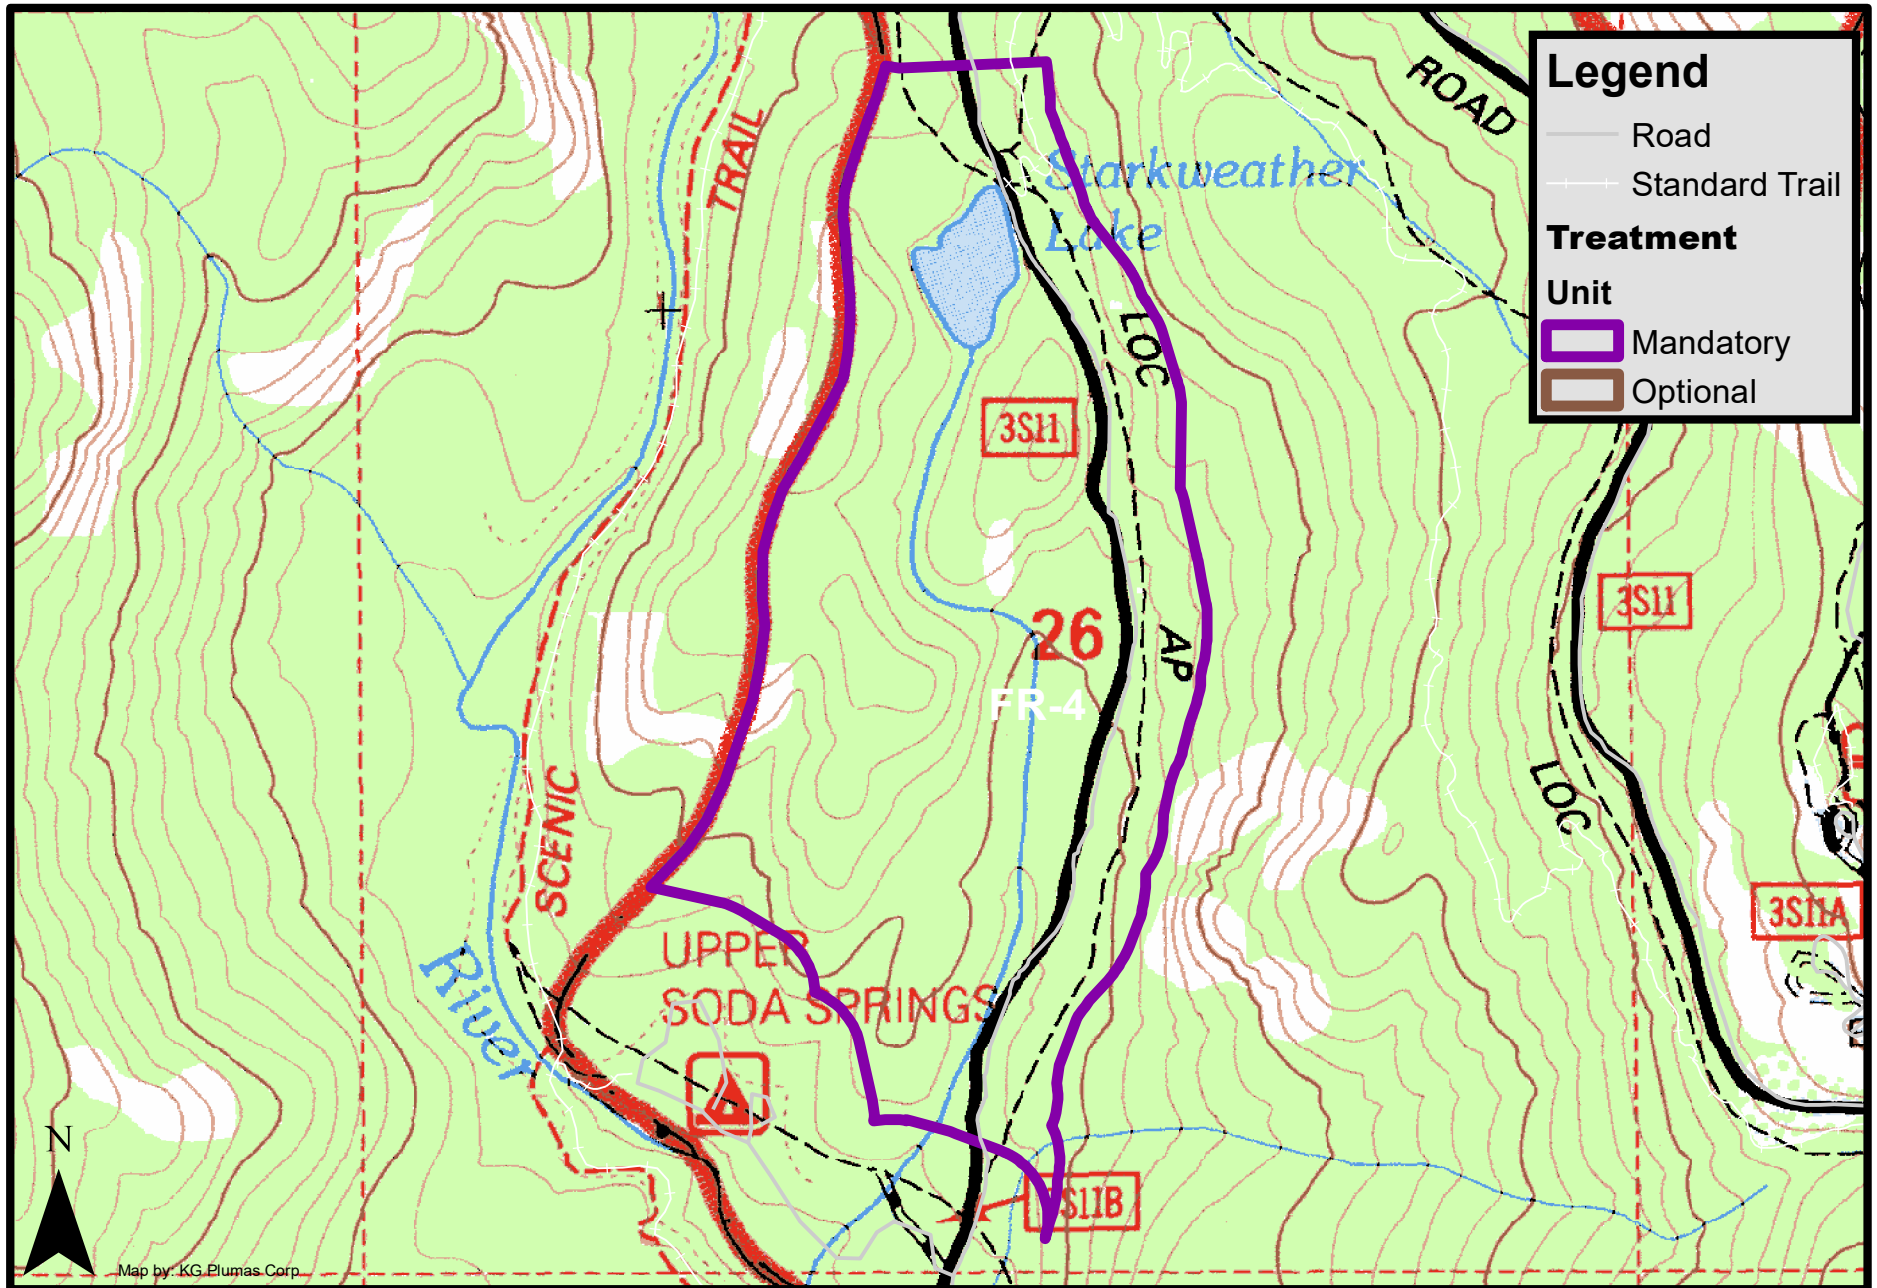

## Topo Map Detail for Reds Meadow Mandatory Units

Map by: KG Plumas Corp